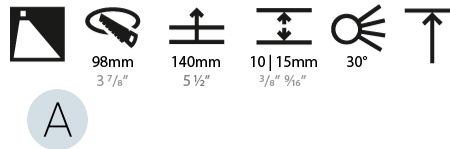

GENERAL

Series: Bioniq
Subseries: Bioniq Round Wallwash
Brand: Prolicht
Division: Architectural
Mounting Type: Recessed
Mounting Location: Ceiling
Subcategory: Downlight

PHYSICAL

Shape: Round
Diameter (mm): 107
Diameter (in): 4 3/16
Height (mm): 118
Height (in): 4 5/8
Ceiling Thickness (mm): 10 / 12.5 / 15
Ceiling Thickness (in): 3/8 or 1/2 or 9/16
Min. Recessing Depth (mm): 140
Min. Recessing Depth (in): 5 1/2
Light Distribution: Adjustable / Asymmetric
Weight (kg): 0.456
Weight (lbs): 1
Fixture Finish: SSR / BKV / CWI / CRY / HAB / UFT / ITA / RUA / FTG / MYG / LOD / PUS / FRO / FUP / KIA / POP / BLS / SPG / MEY / GOH / GUM / CHC / COM / ABZ / JAG / OBR / MOS / ROR
Fixture Material: Aluminum Die Cast
Cut-out Measurements: 98mm / 3 7/8"

ELECTRICAL

Lamp Type: LED (Zhaga Standard)
Total Output Wattage (W): 15
Dimming: Dali Dimming
Driver Included: No
Driver Location: Recessed Housing
Driver Type: Constant Current - 120Vac
Housing: See components
Input Voltage (V): 120
Constant Current (MA): 350

LED

Number of LEDs: 1
Color Temperature (°K): Warm Dim
Max. Delivered Lumen (lm): 850
Nominal Lumen (lm): 1140
CRI: >90 CRI
Lamp Life (hrs): 50000

OPTICAL

Reflector: 20 / 40 / 60
Adjustability: Fixed

RATINGS AND CERTIFICATIONS

Certified By: Certified for North American Standards
IP rating: IP20

PROJECT	_____
TYPE	_____
SPECIFIER	_____
QUANTITY	_____
DATE	_____