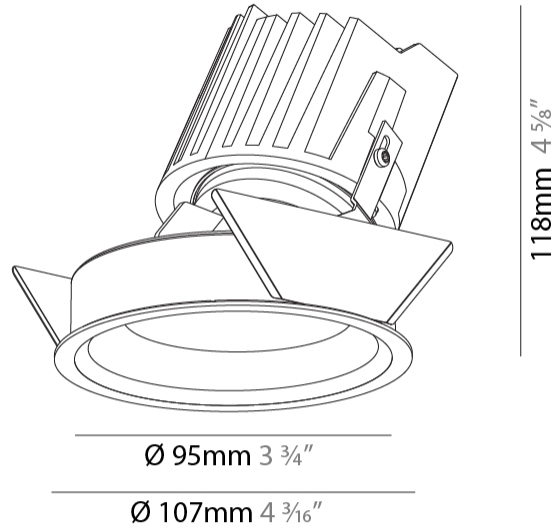

GENERAL

Series: Bioniq
Subseries: Bioniq Round Wallwash
Brand: Prolicht
Division: Architectural
Mounting Type: Recessed
Mounting Location: Ceiling
Subcategory: Downlight

PHYSICAL

Shape: Round
Diameter (mm): 107
Diameter (in): 4 3/16
Height (mm): 118
Height (in): 4 5/8
Ceiling Thickness (mm): 10 / 12.5 / 15
Ceiling Thickness (in): 3/8 or 1/2 or 9/16
Min. Recessing Depth (mm): 140
Min. Recessing Depth (in): 5 1/2
Light Distribution: Adjustable / Asymmetric
Weight (kg): 0.456
Weight (lbs): 1
Fixture Finish: SSR / BKV / CWI / CRY / HAB / UFT / ITA / RUA / FTG / MYG / LOD / PUS / FRO / FUP / KIA / POP / BLS / SPG / MEY / GOH / GUM / CHC / COM / ABZ / JAG / OBR / MOS / ROR
Fixture Material: Aluminum Die Cast
Cut-out Measurements: 98mm / 3 7/8"

ELECTRICAL

Lamp Type: LED (Zhaga Standard)
Total Output Wattage (W): 15
Dimming: Dali Dimming
Driver Included: No
Driver Location: Recessed Housing
Driver Type: Constant Current - 120Vac
Housing: See components
Input Voltage (V): 120
Constant Current (MA): 350

LED

Number of LEDs: 1
Color Temperature (°K): Warm Dim
Max. Delivered Lumen (lm): 850
Nominal Lumen (lm): 1140
CRI: >90 CRI
Lamp Life (hrs): 50000

OPTICAL

Reflector: 20 / 40 / 60
Adjustability: Fixed

RATINGS AND CERTIFICATIONS

Certified By: Certified for North American Standards
IP rating: IP20

PROJECT	_____
TYPE	_____
SPECIFIER	_____
QUANTITY	_____
DATE	_____